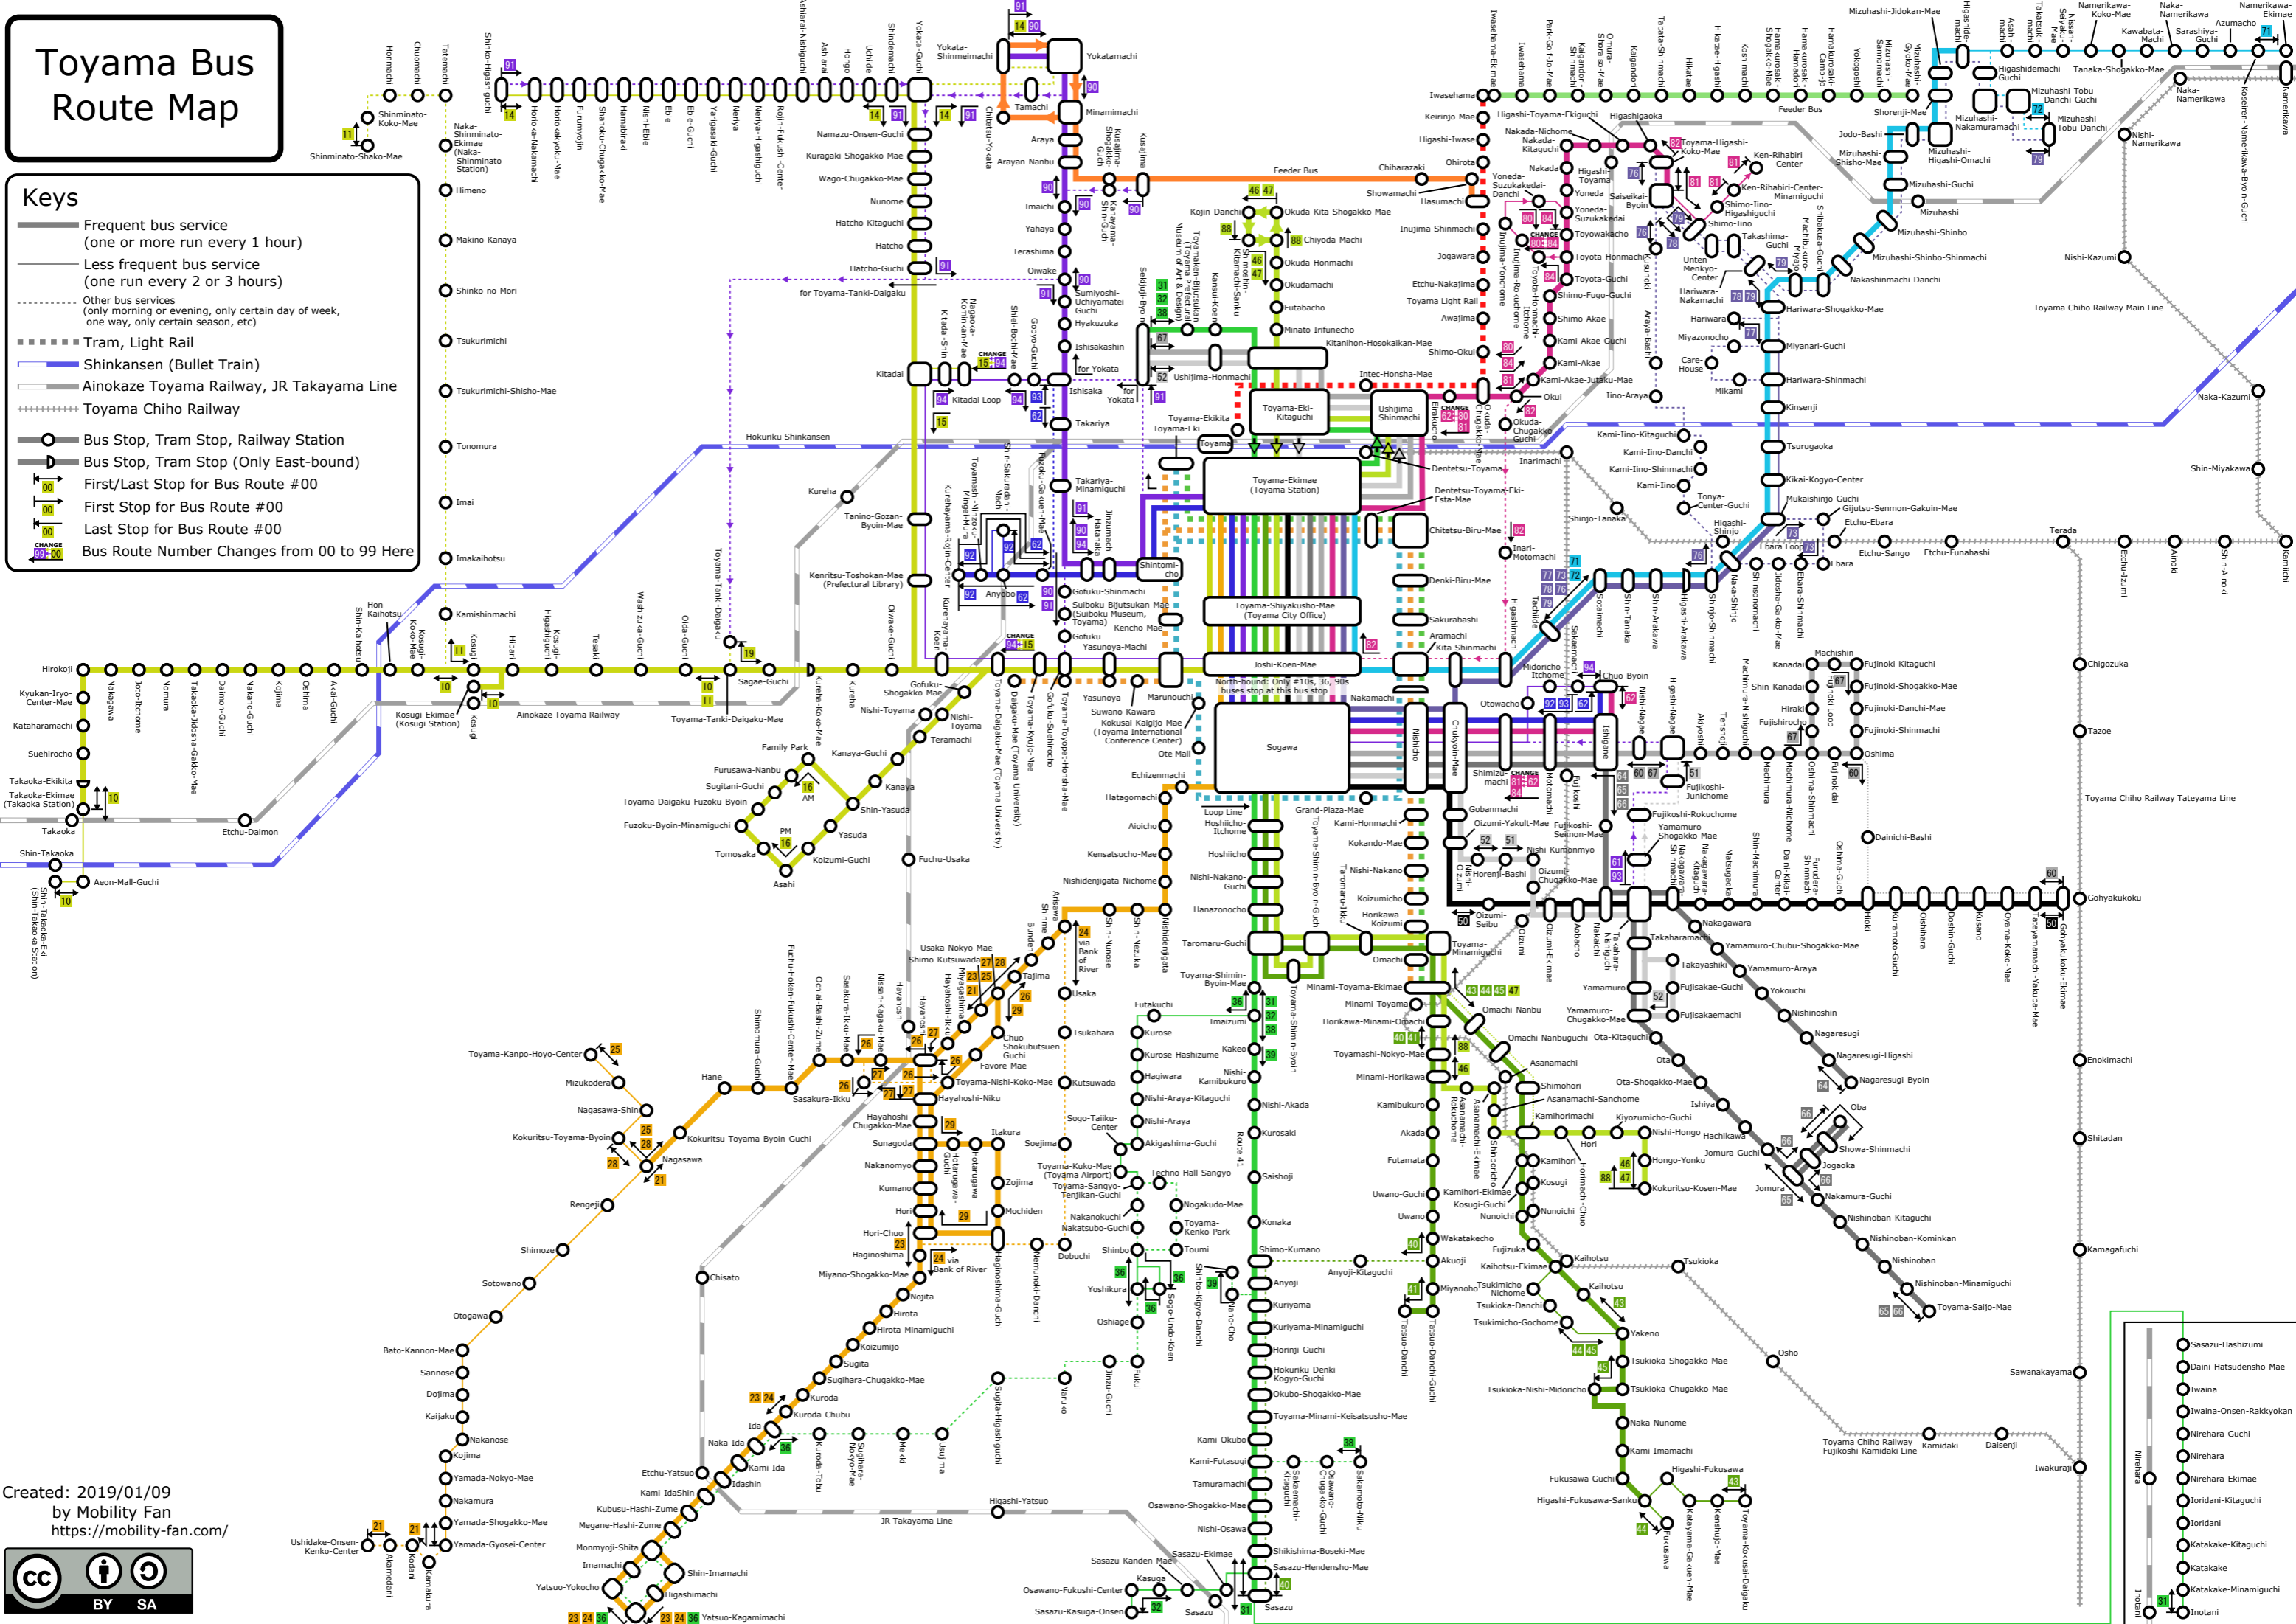

Toyama Bus Route Map

Keys

- Frequent bus service (one or more run every 1 hour)
- Less frequent bus service (one run every 2 or 3 hours)
- Other bus services (only morning or evening, only certain day of week, one way, only certain season, etc)
- Tram, Light Rail
- Shinkansen (Bullet Train)
- Ainokaze Toyama Railway, JR Takayama Line
- Toyama Chiho Railway
- Bus Stop, Tram Stop, Railway Station
- Bus Stop, Tram Stop (Only East-bound)
- First/Last Stop for Bus Route #00
- First/Last Stop for Bus Route #00
- Last Stop for Bus Route #00
- Bus Route Number Changes from 00 to 99 Here

Created: 2019/01/09
 by Mobility Fan
<https://mobility-fan.com/>

- Sasazu-Hashizumi
- Daini-Hatsudensho-Mae
- Iwaina
- Iwaina-Onsen-Rakkyokan
- Nirehara-Guchi
- Nirehara
- Nirehara-Ekimae
- Toridani-Kitaguchi
- Toridani
- Katakake-Kitaguchi
- Katakake
- Katakake-Minamiguchi
- Inotani